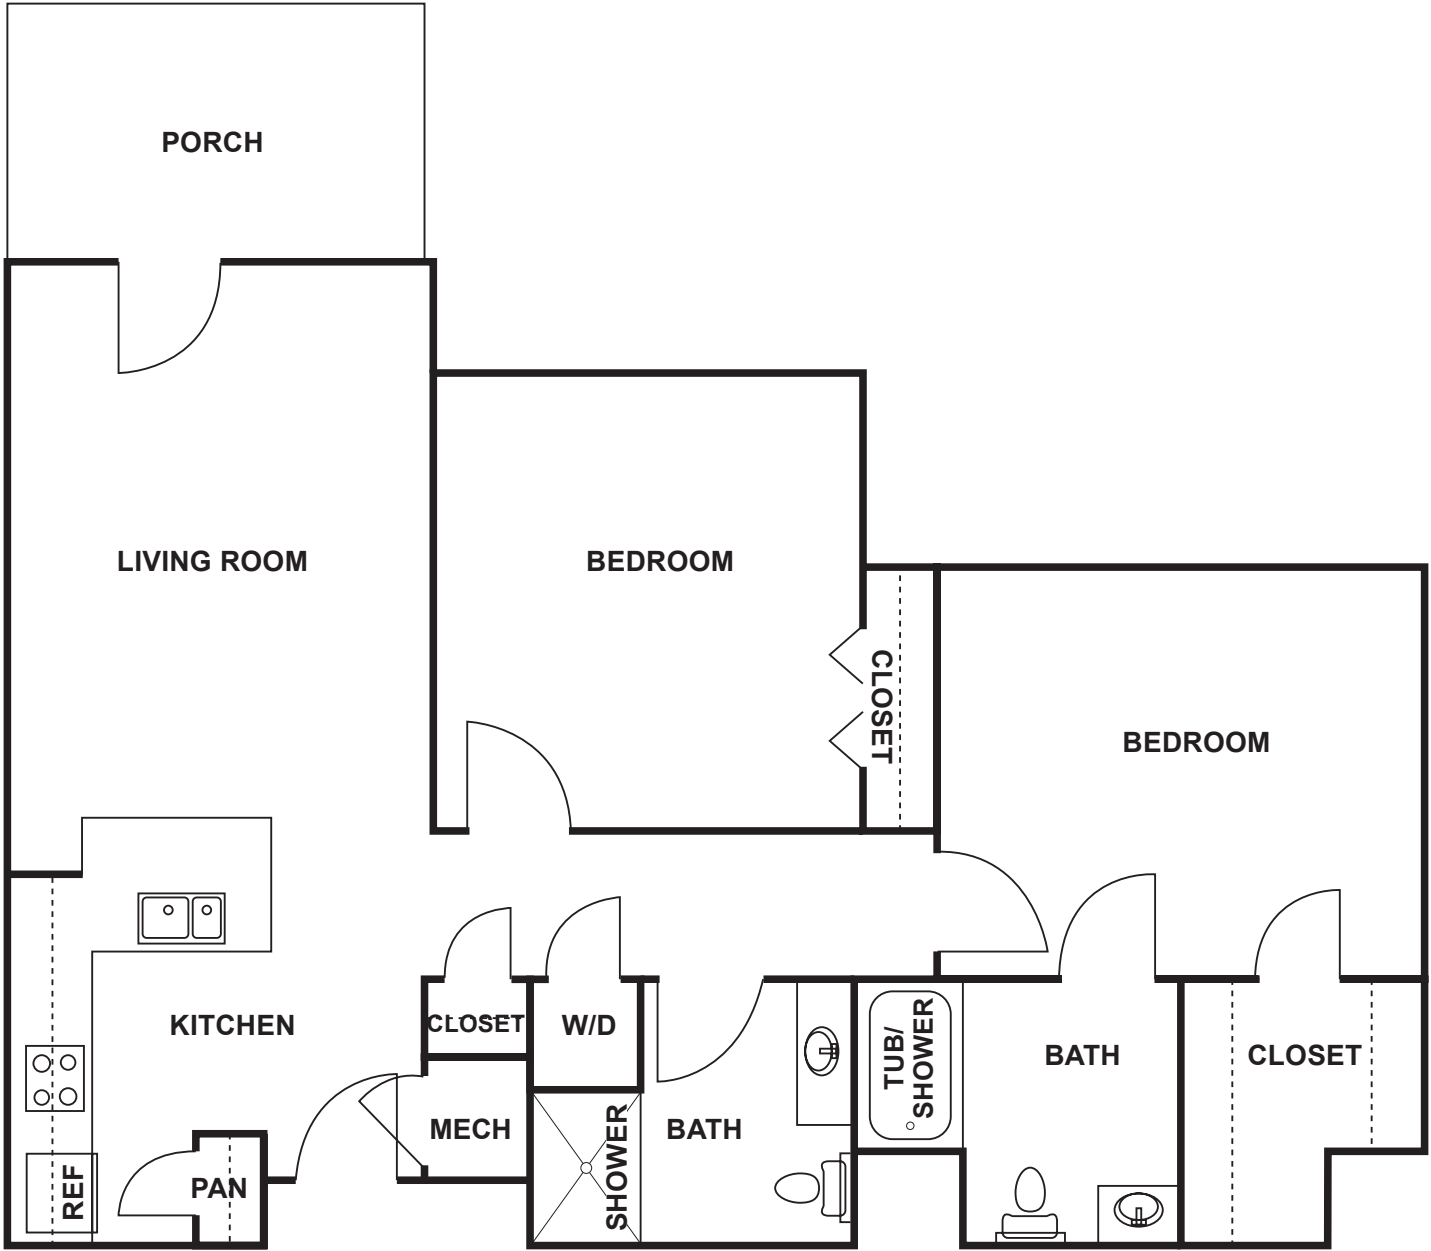

The MONTGOMERY

2 bedrooms | 2 baths | 952 square feet

Floor plans pictured are a representation. Actual floor plans may vary slightly.