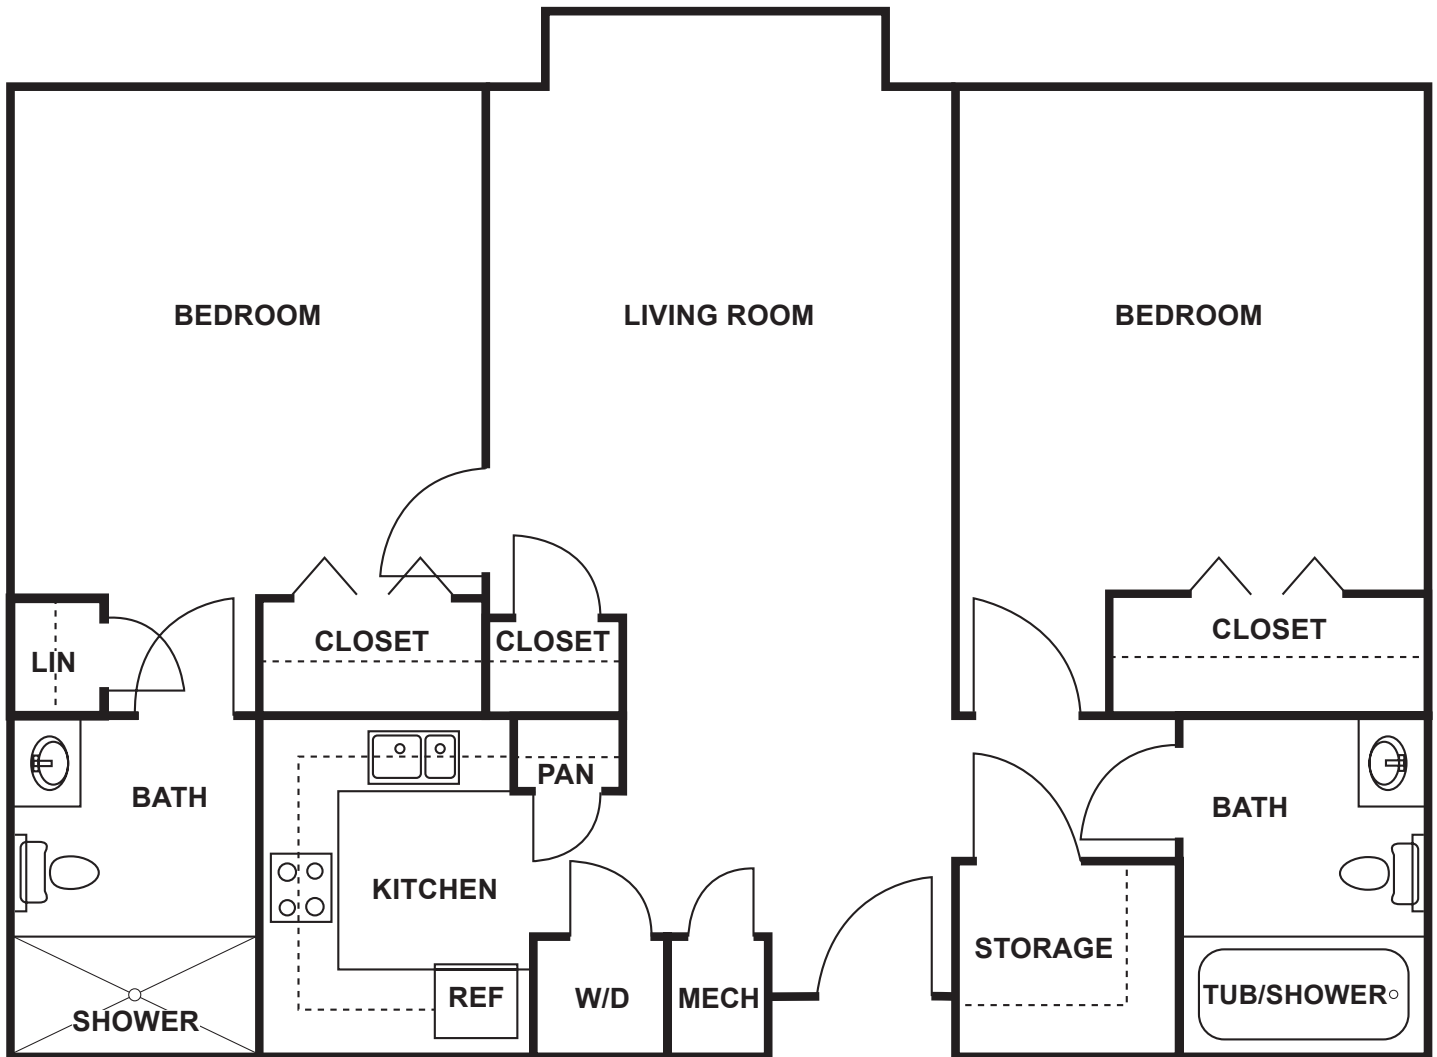

The McCARTHY

2 bedrooms | 2 baths | 929 square feet

Floor plans pictured are a representation. Actual floor plans may vary slightly.