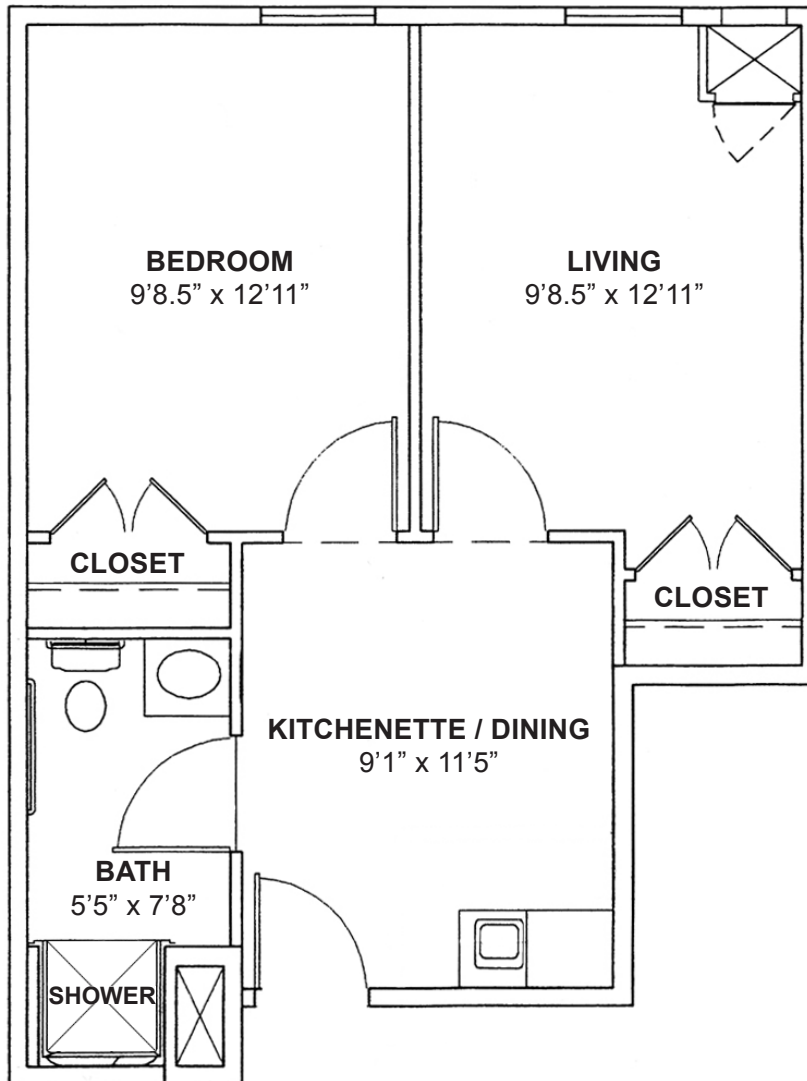

The KINGSTON

1 bedroom | 1 bath | 483 square feet

Floor plans pictured are a representation. Actual floor plans may vary slightly.