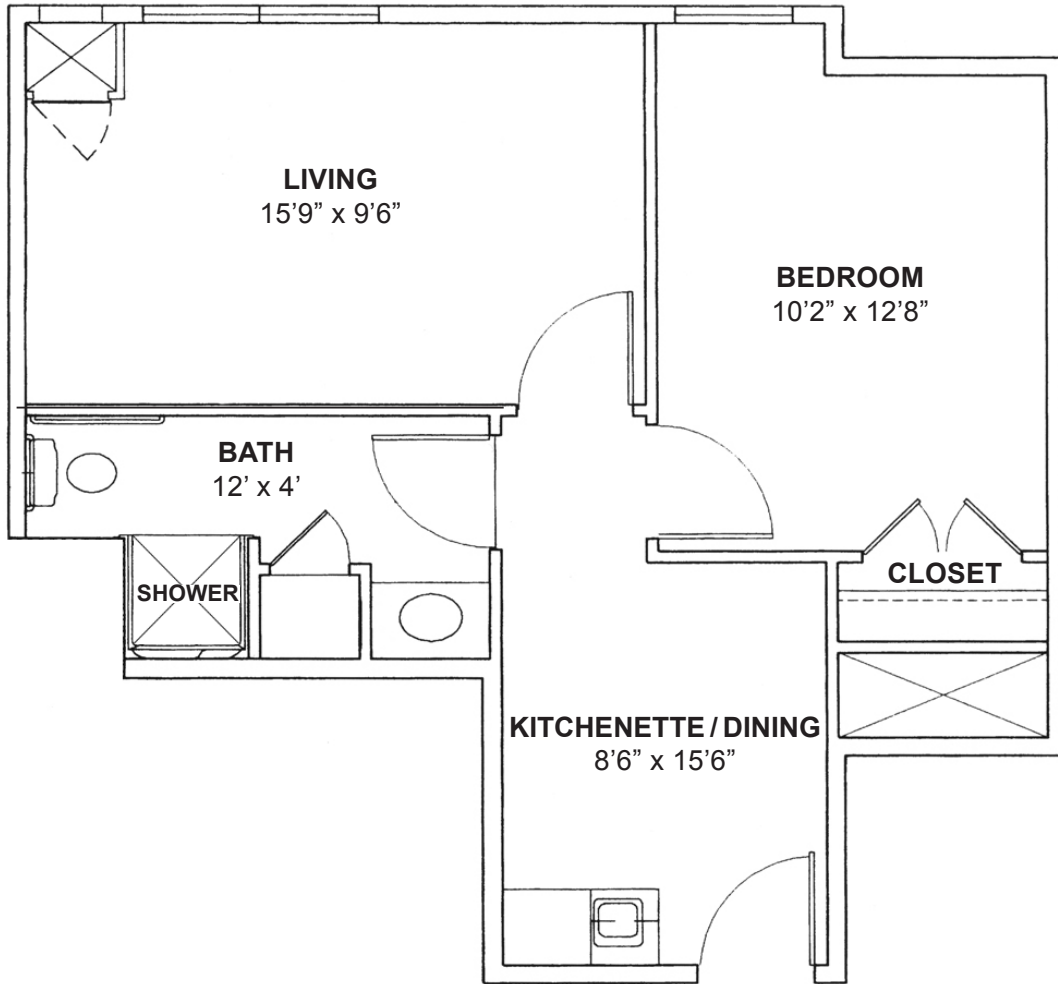

The ELLINGTON

1 bedroom | 1 bath | 513 square feet

Floor plans pictured are a representation. Actual floor plans may vary slightly.