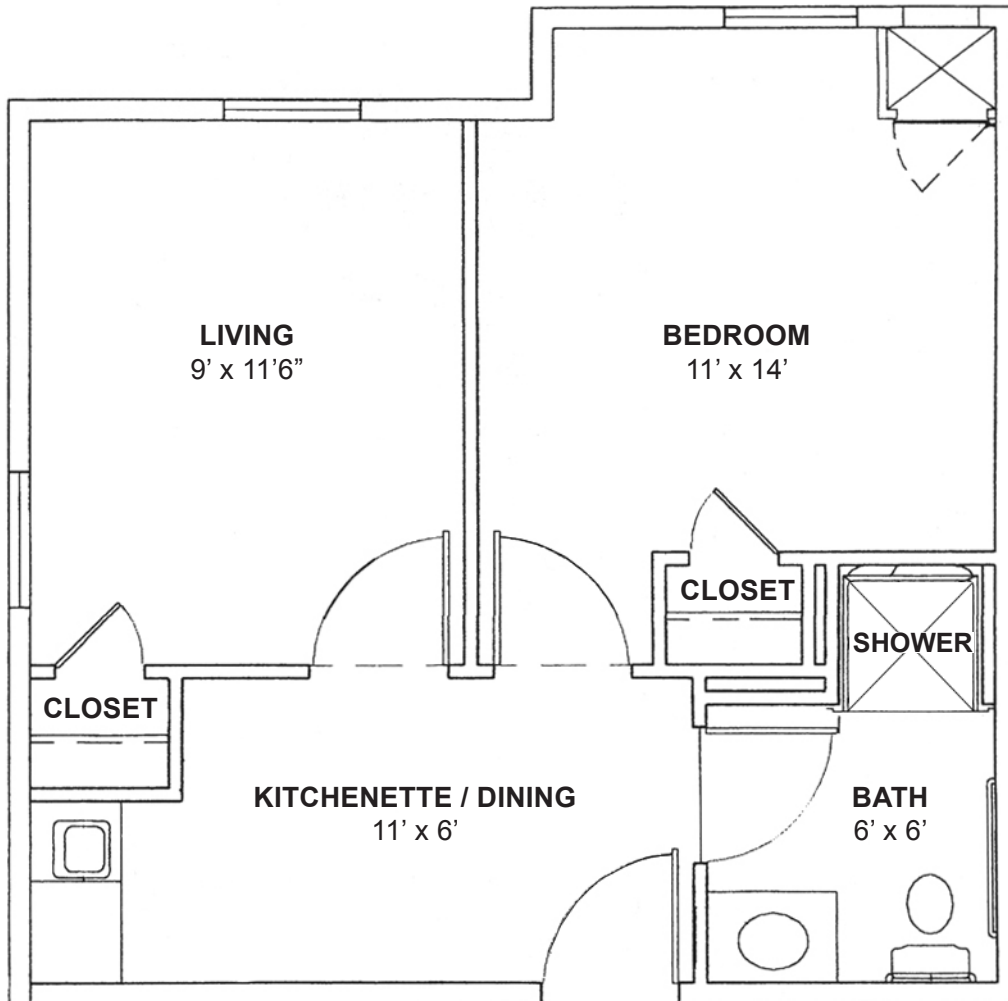

The DEVON

1 bedroom | 1 bath | 404 square feet

Floor plans pictured are a representation. Actual floor plans may vary slightly.