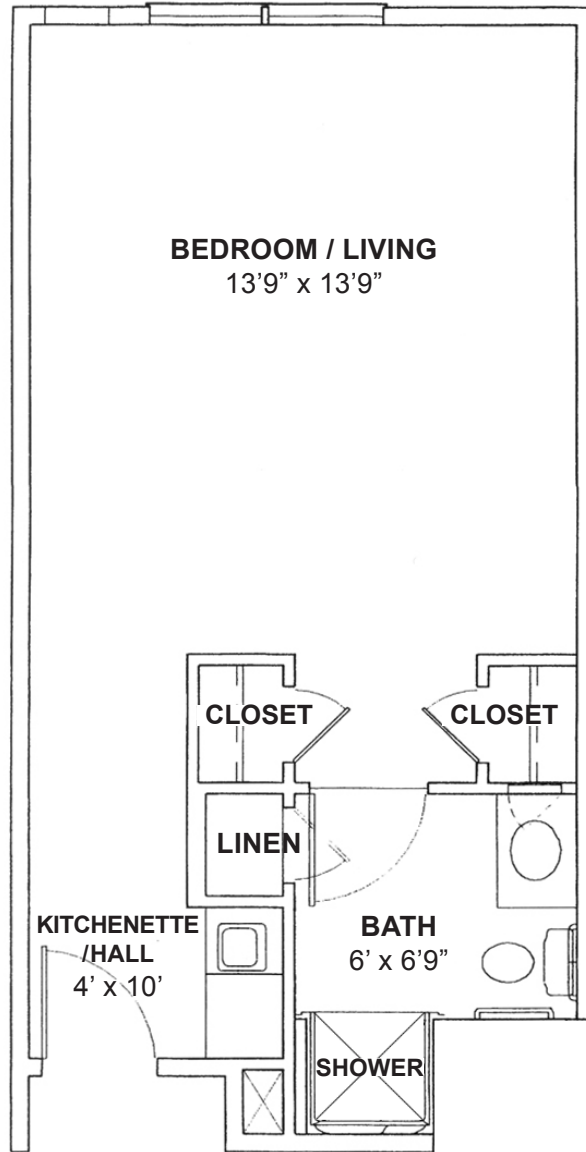

# The BRADFORD

large studio | 1 bath | 394 square feet

Similar Floor Plan: *Barrington* 366 sf

*Floor plans pictured are a representation. Actual floor plans may vary slightly.*