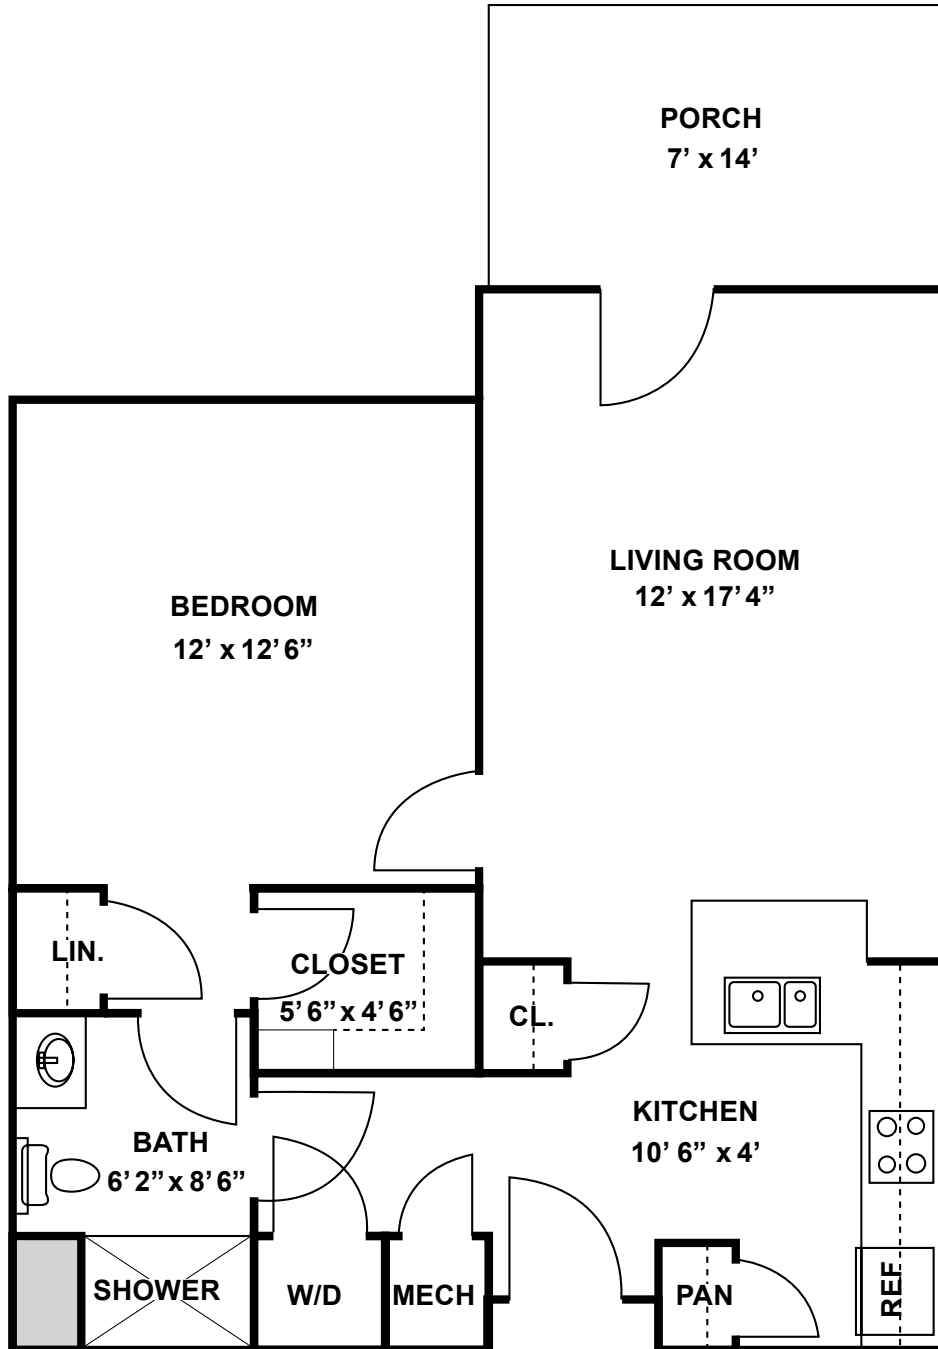

# The COLE

1 bedroom | 1 bath | 633 square feet

Base Monthly Rate \$ \_\_\_\_\_

Floor plans pictured are a representation. Actual floor plans may vary slightly.