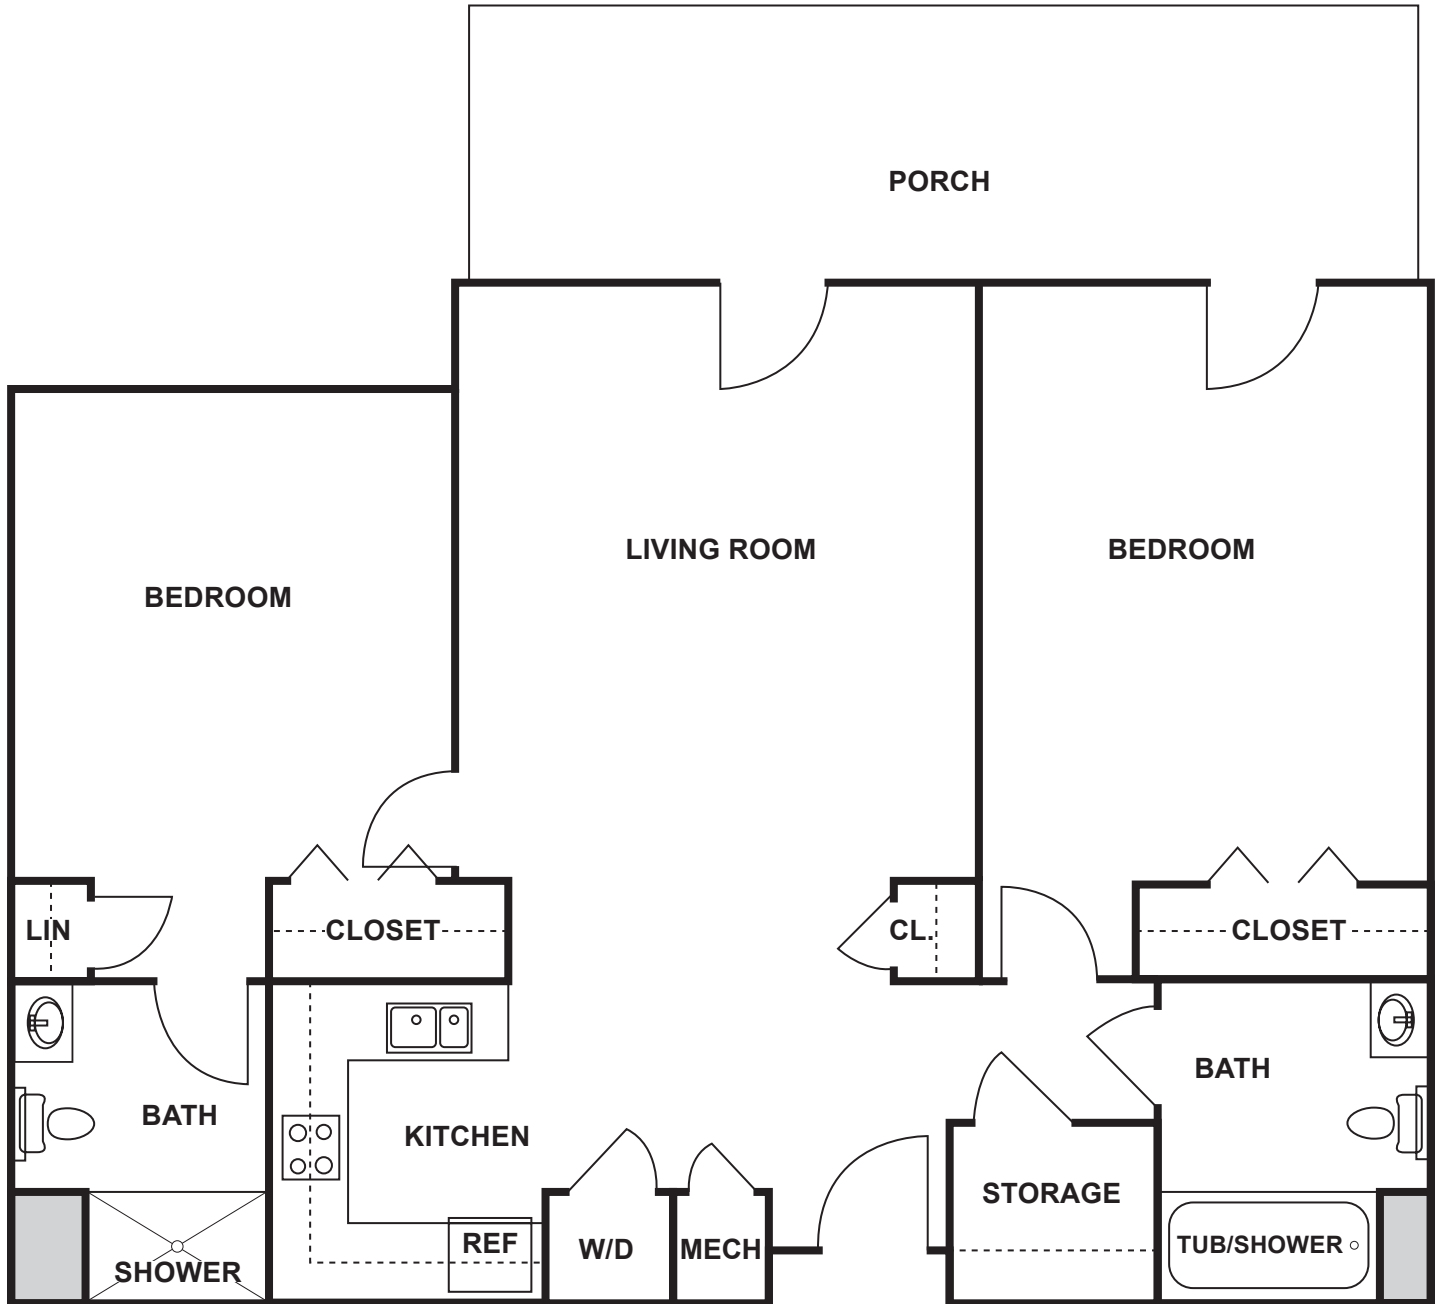

The REYNOLDS

2 bedrooms | 2 baths | 1,046 square feet

Floor plans pictured are a representation. Actual floor plans may vary slightly.