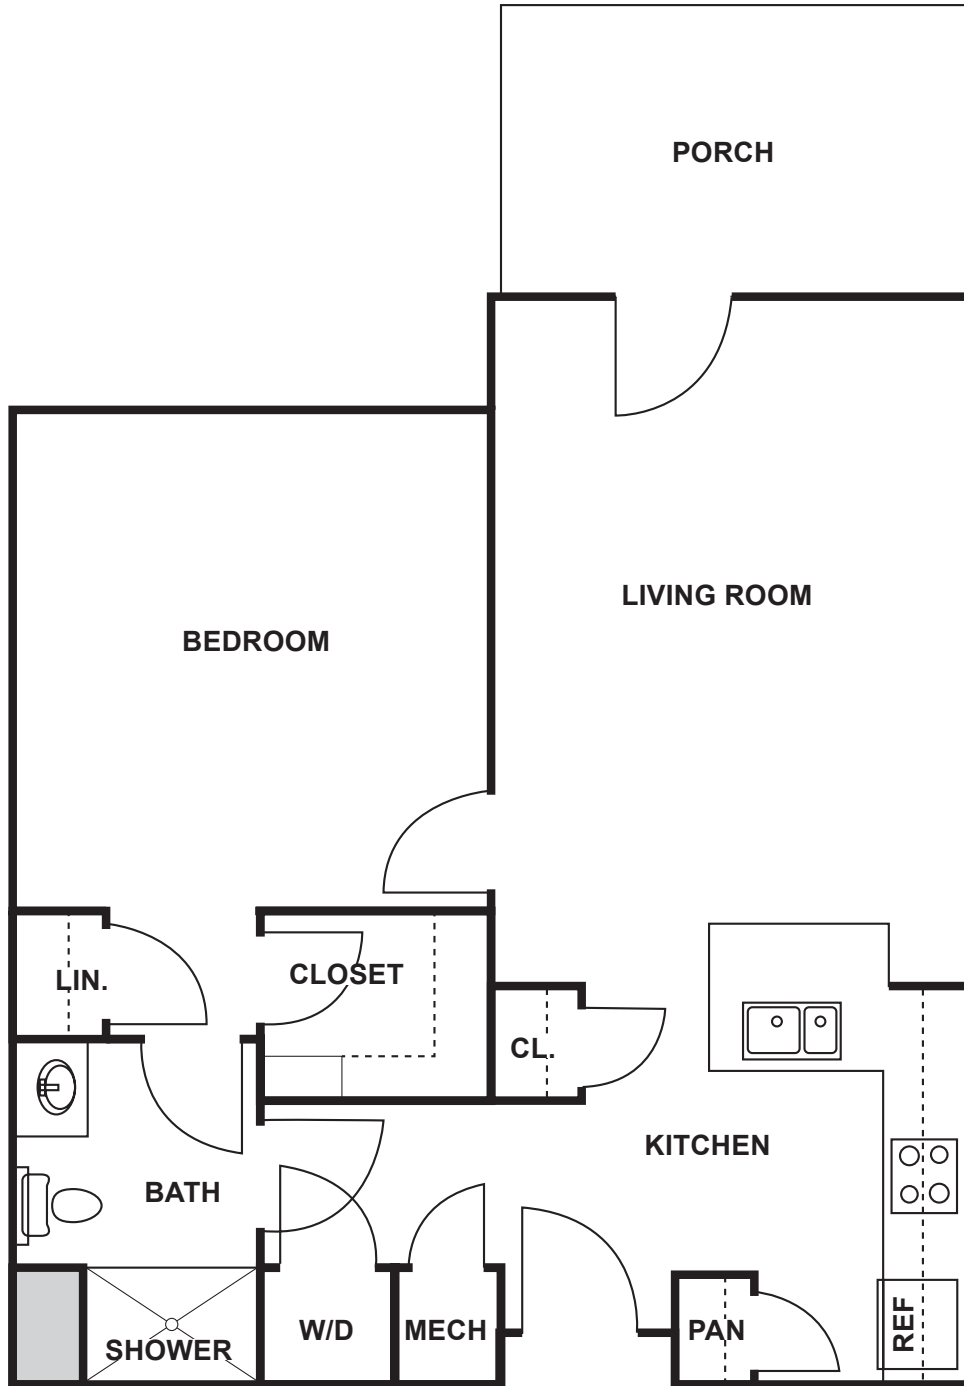

# The COLE

1 bedroom | 1 bath | 633 square feet

*Floor plans pictured are a representation. Actual floor plans may vary slightly.*