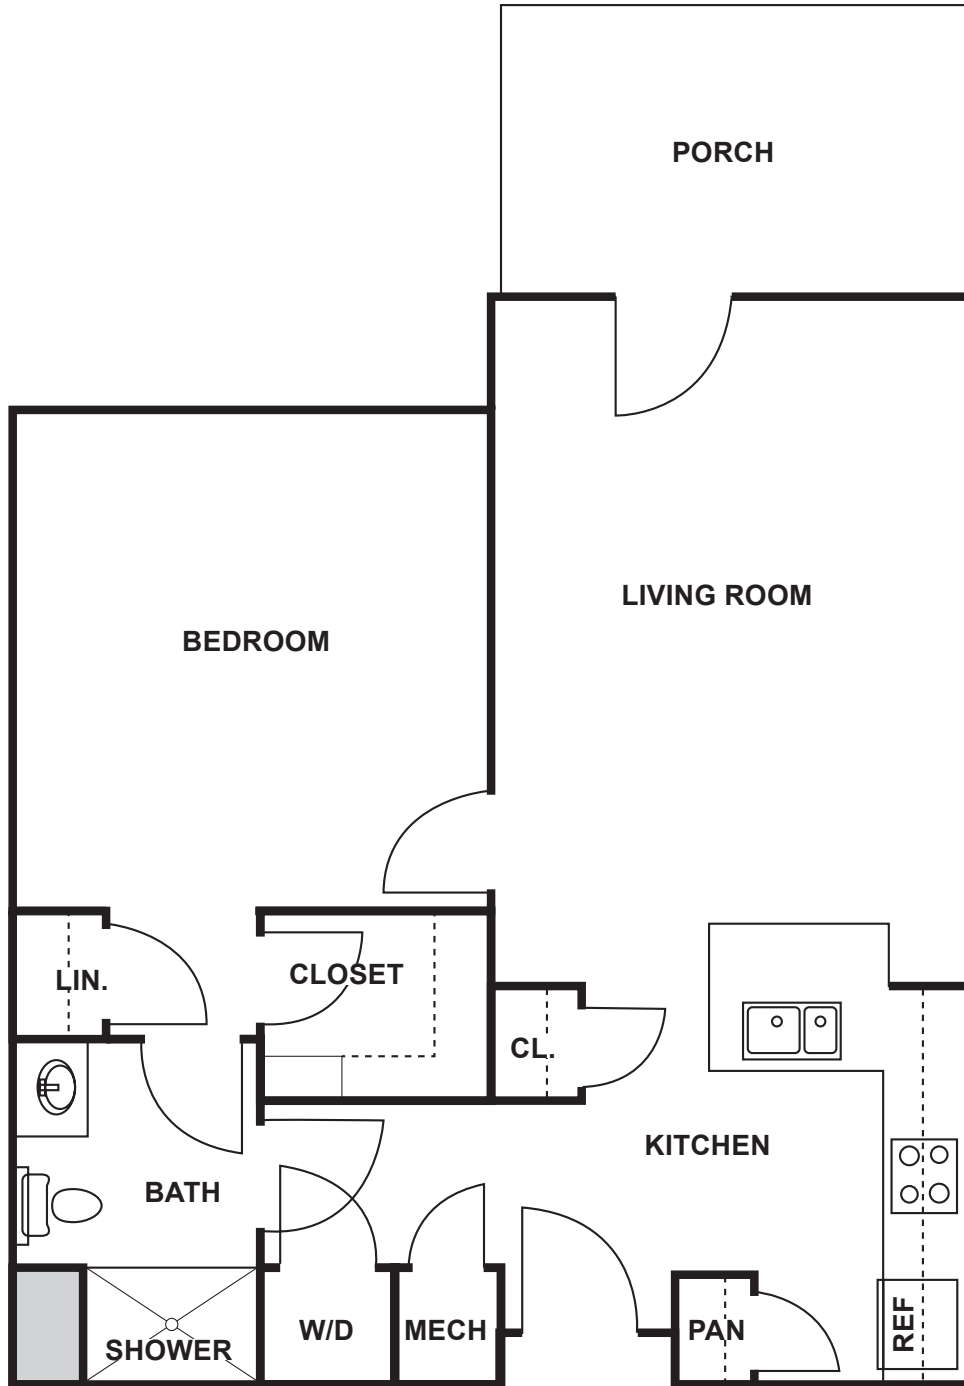

The COLE

1 bedroom | 1 bath | 633 square feet

Floor plans pictured are a representation. Actual floor plans may vary slightly.