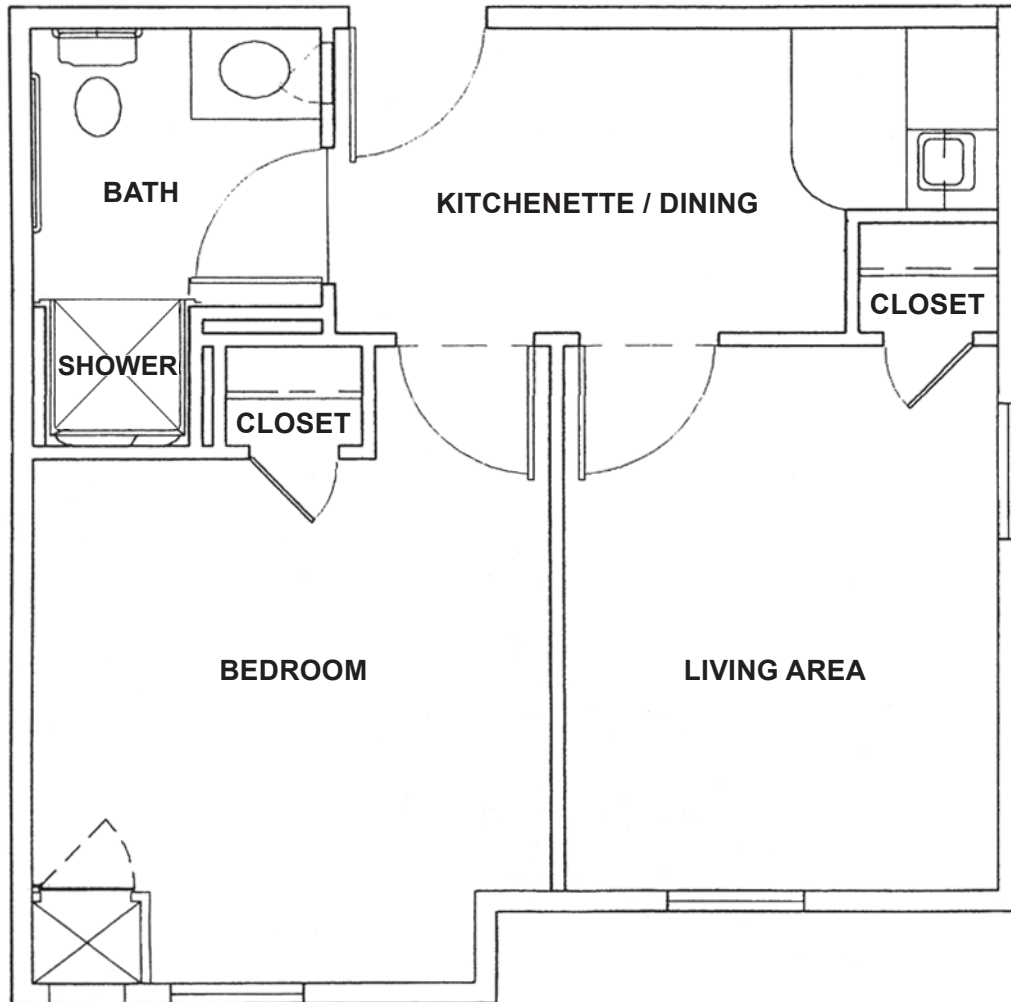

# The DEVON

living area | 1 bedroom | 1 bath | 404 square feet

*Floor plans pictured are a representation. Actual floor plans may vary slightly.*