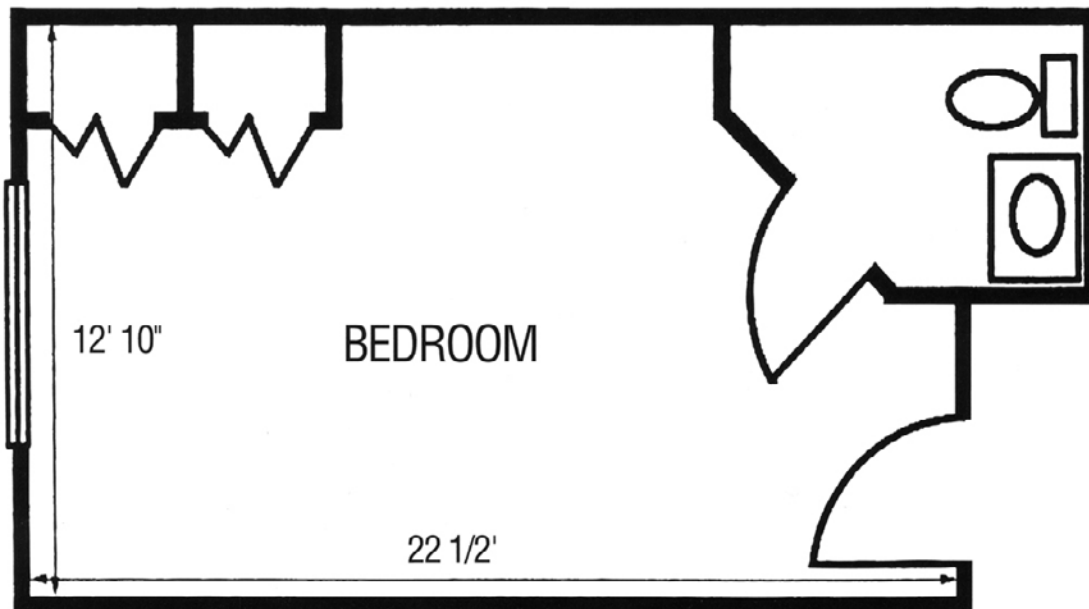

The DOGWOOD

deluxe or companion suite | 1 bath | 331 square feet

The Dogwood is a spacious living space designed for easy maneuverability with visual cues for day-to-day living. A resident may choose to live in a Dogwood as a deluxe suite, or with its larger size, choose to live with a companion. It is our goal to provide residents with satisfying lives, however different the course of their lives have become with cognitive impairment. Our residents are unique individuals who are deserving of our careful attention to their remaining strengths, which we will cultivate. Their apartment and social areas are designed with those goals in mind. Each resident is encouraged to bring personal furniture and belongings to add their own personal touch and make this their new home.

Floor plans pictured are a representation. Actual floor plans may vary slightly.