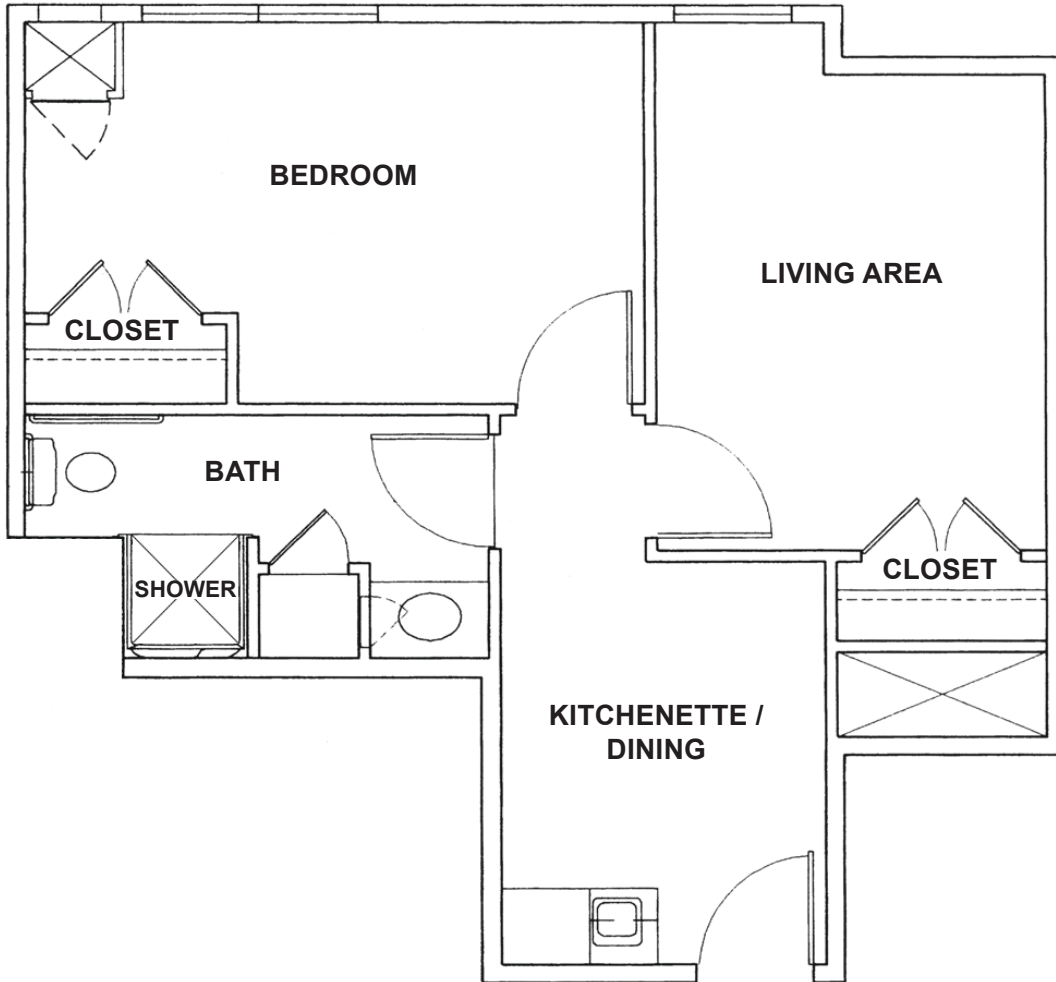

The ELLINGTON

living area | 1 bedroom | 1 bath | 513 square feet

Floor plans pictured are a representation. Actual floor plans may vary slightly.