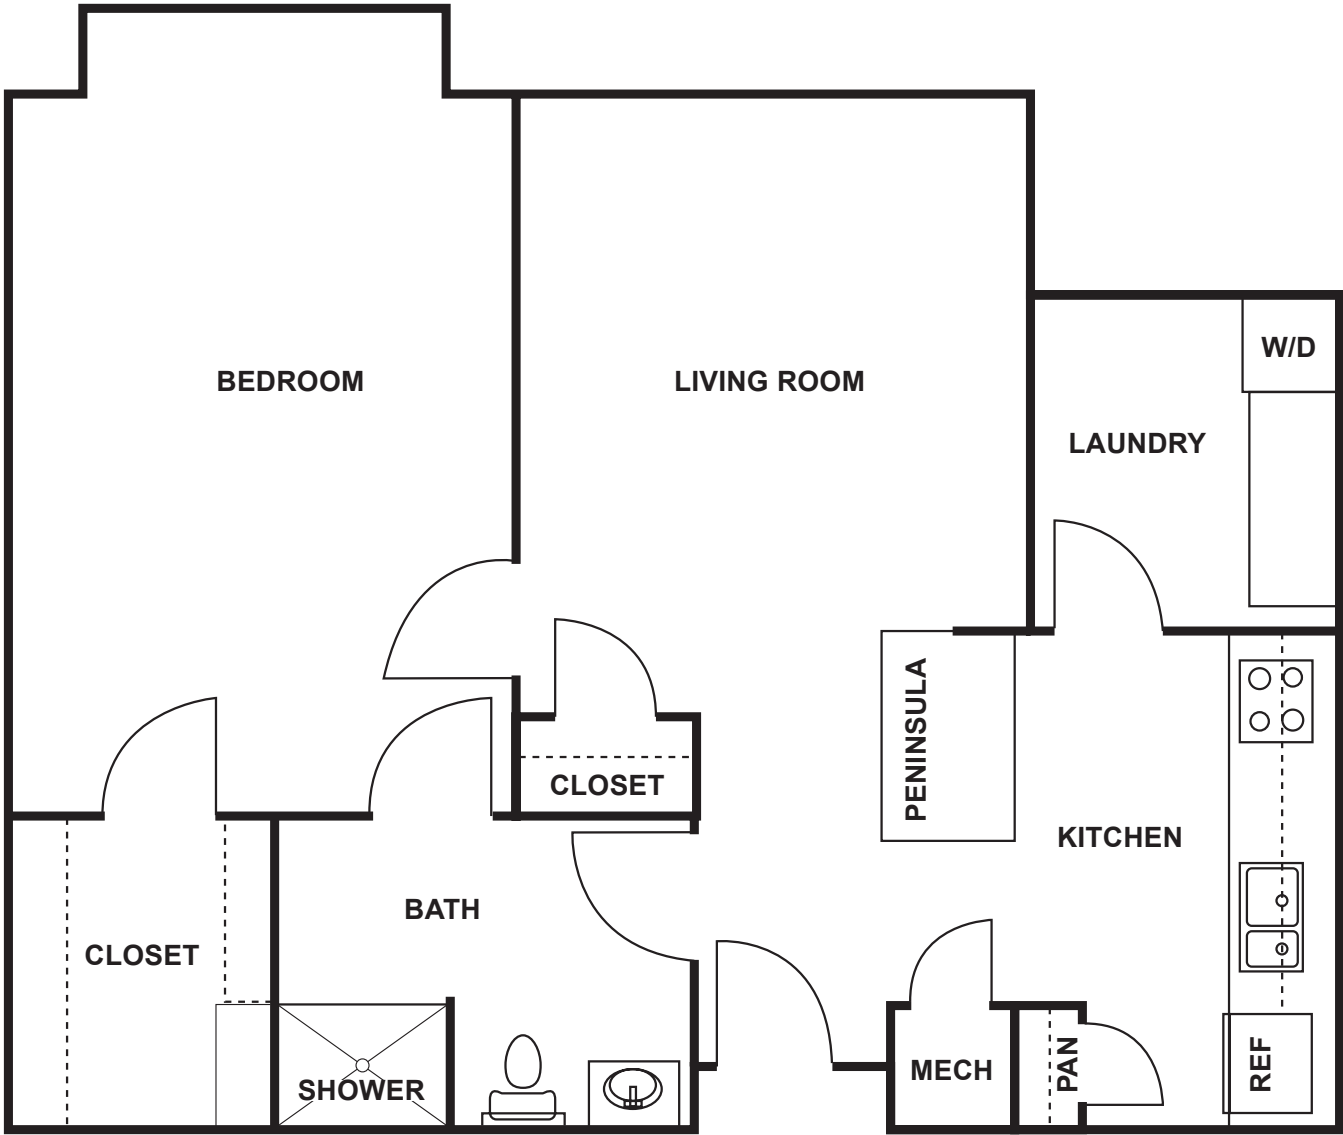

# The KENSINGTON

1 bedroom | 1 bath | 767 square feet

Floor plans pictured are a representation. Actual floor plans may vary slightly.