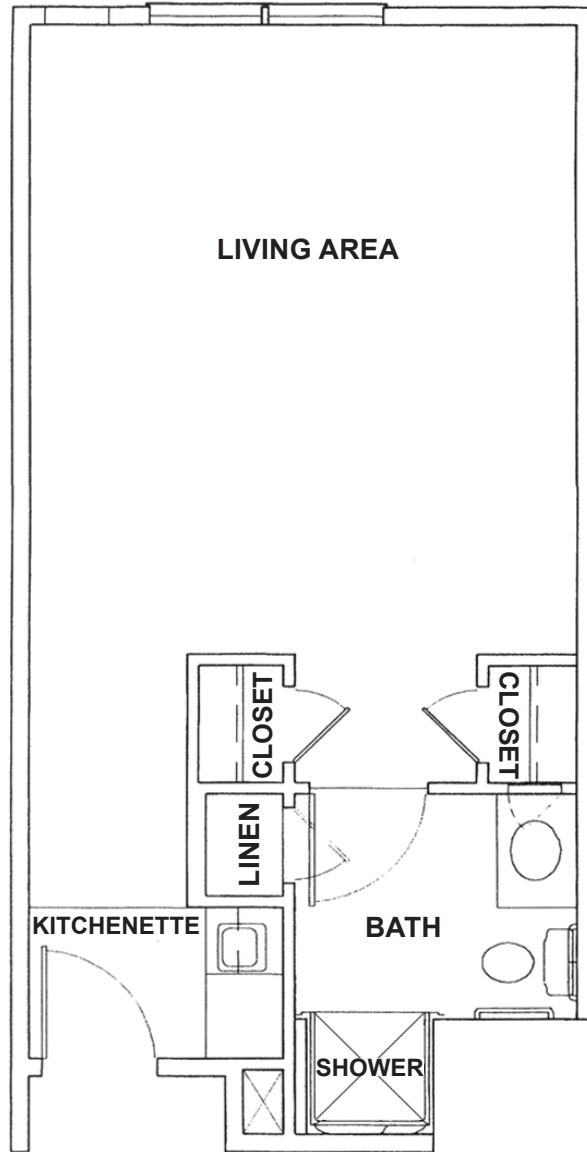

# The BRADFORD

large studio | 1 bath | 394 square feet

\*Similar Floor Plan Option also available:  
Barrington 366 Square Feet

*Floor plans pictured are a representation. Actual floor plans may vary slightly.*